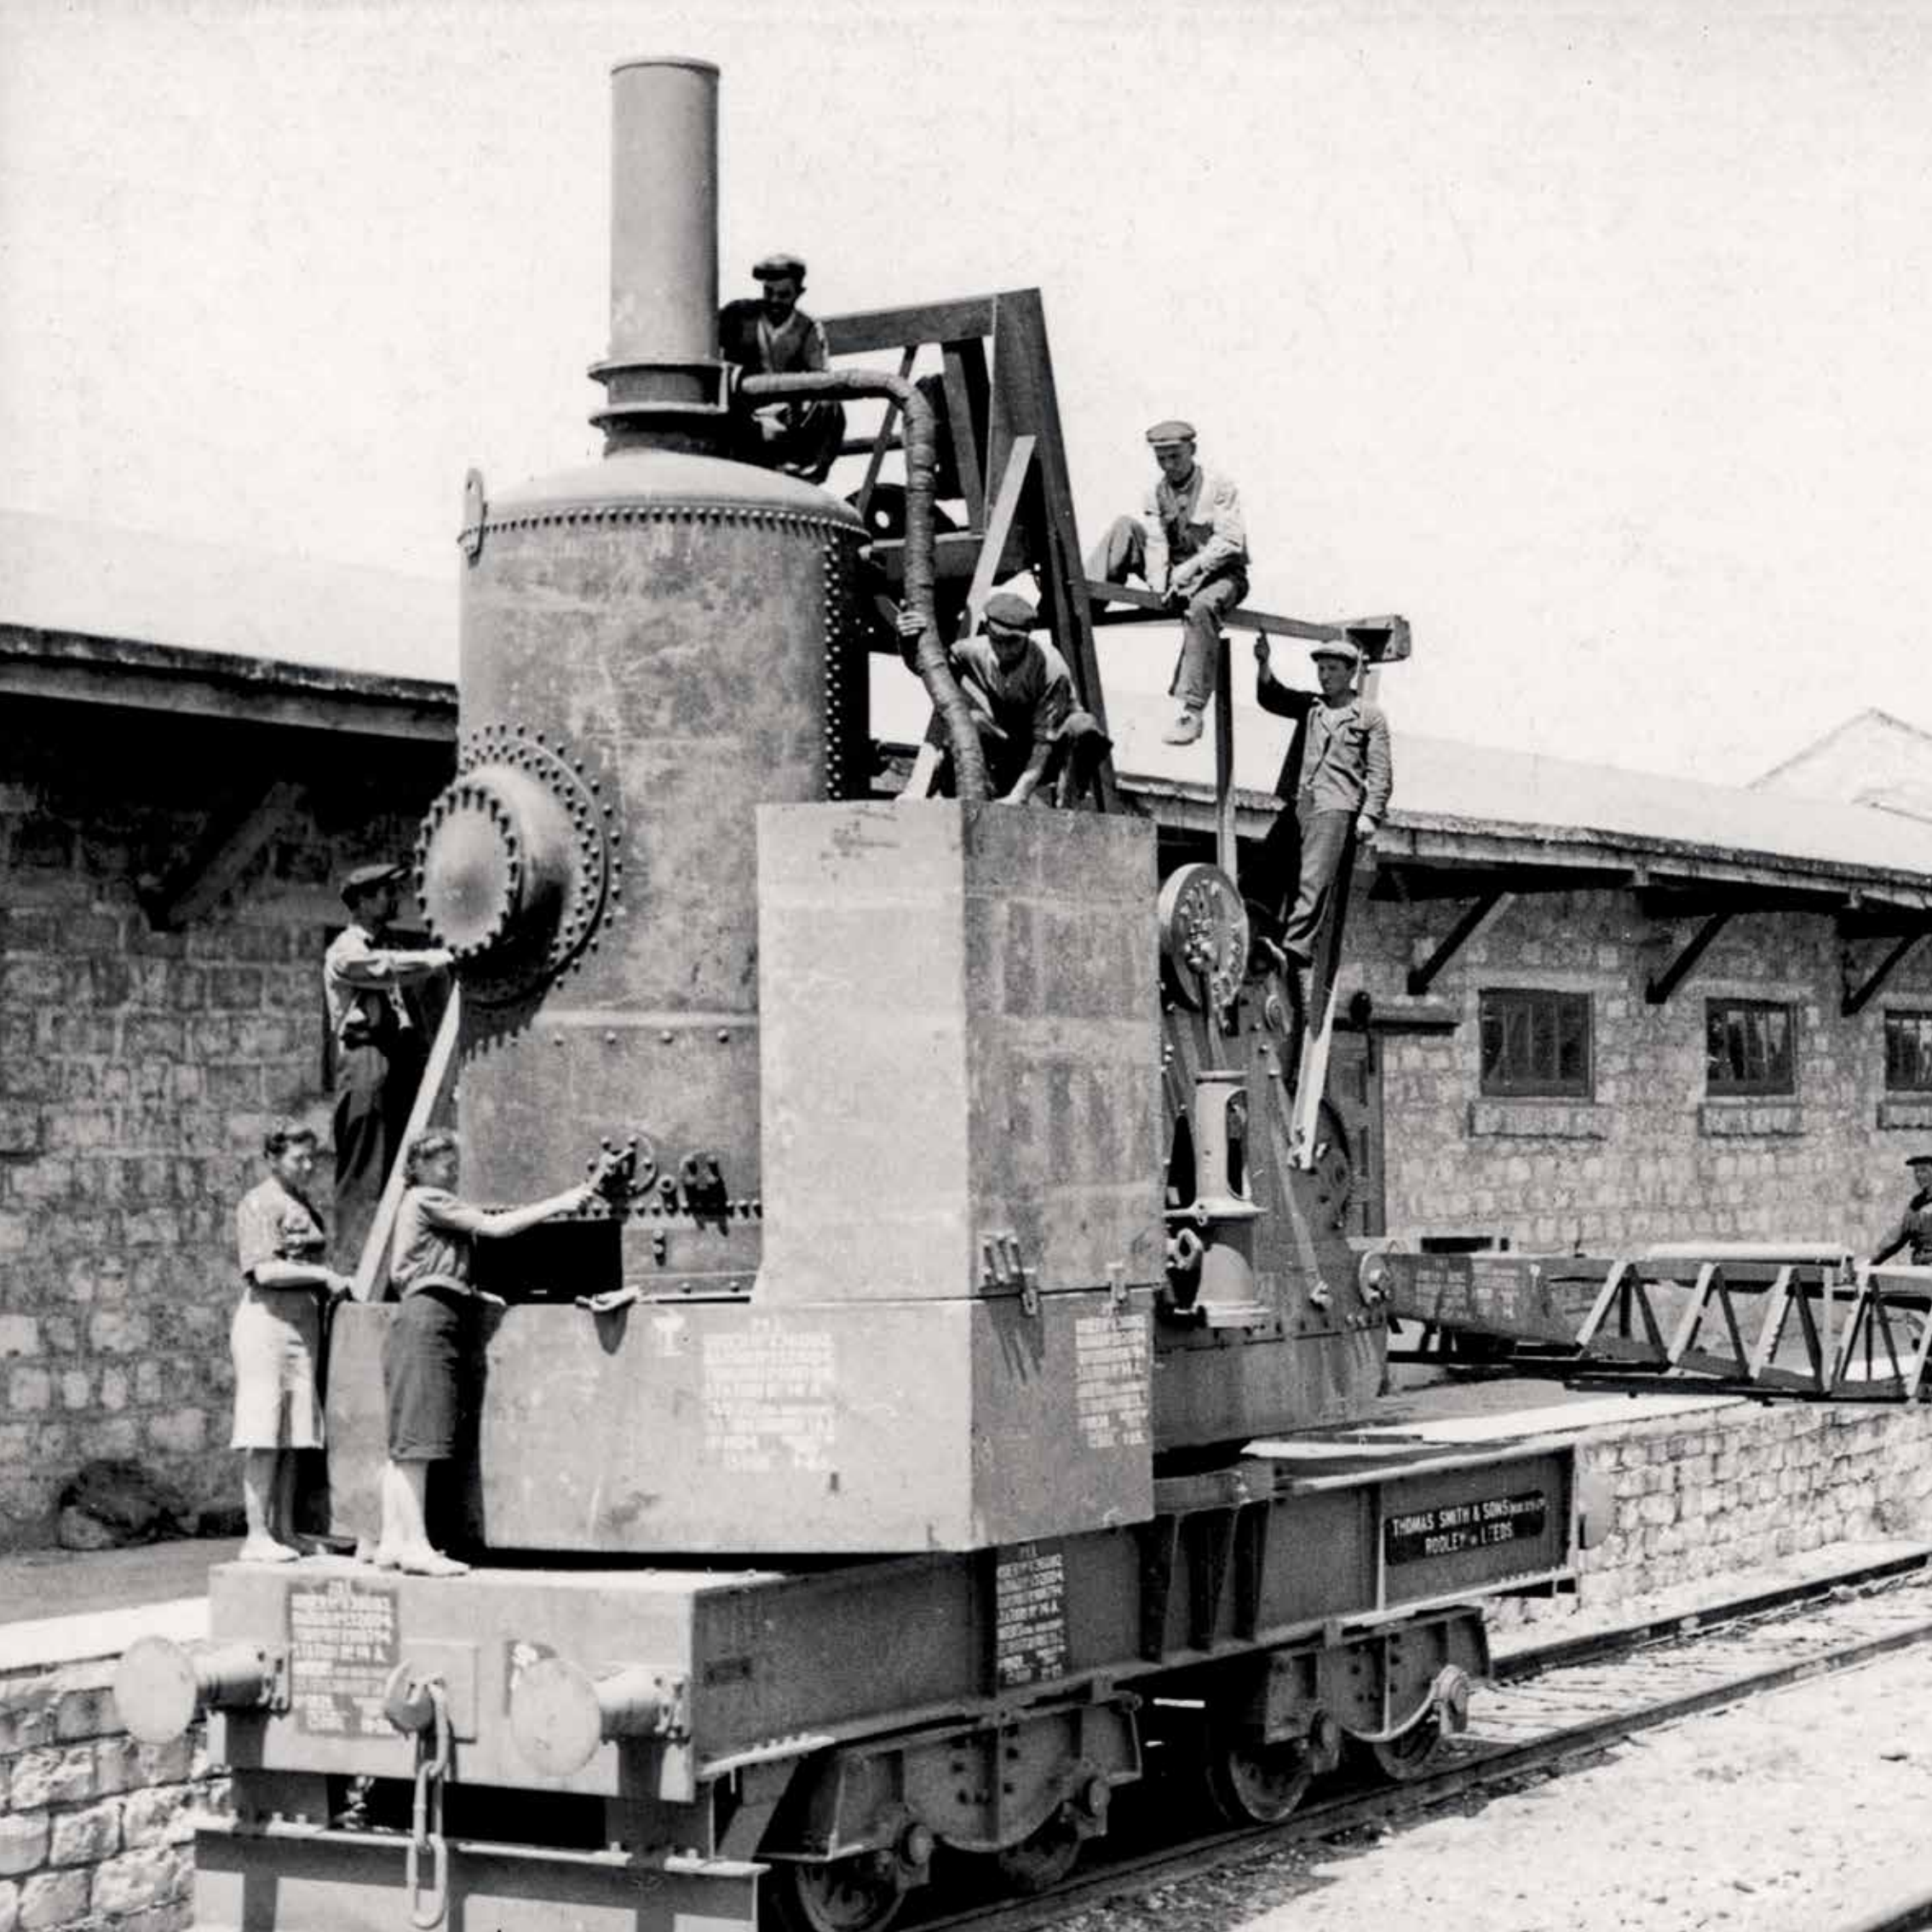

მშენებლობა
რუსთავის მეტალურგიული
ქარხნის მშენებლობა
უცნობი ფოტოგრაფი, 1947

Construction
Rustavi Metallurgical Plant
Construction
Unknown Photographer, 1947

დეკემბერი / December

ორ	სამ	ოთხ	ხუთ	პარ	შაბ	კვ
Mon	Tue	Wed	Thu	Fri	Sat	Sun
1	2	3	4	5	6	7
8	9	10	11	12	13	14
15	16	17	18	19	20	21
22	23	24	25	26	27	28
29	30	31				

თებერვალი / February

ორ	სამ	ოთხ	ხუთ	პარ	შაბ	კვ
Mon	Tue	Wed	Thu	Fri	Sat	Sun
						1
2	3	4	5	6	7	8
9	10	11	12	13	14	15
16	17	18	19	20	21	22
23	24	25	26	27	28	

იანვარი

January

ორშაბათი Monday	სამშაბათი Tuesday	ოთხშაბათი Wednesday	ხუთშაბათი Thursday	პარასკევი Friday	შაბათი Saturday	კვირა Sunday
29	30	31	1 ახალი წელი New Year's Day	2 ახალი წელი New Year's Day	3	4
5	6	7 ქრისტესშობა Orthodox Christmas	8	9	10	11
12	13	14	15	16	17	18
19 ნათლისღება Epiphany	20	21	22	23	24	25
26	27	28	29	30	31	1